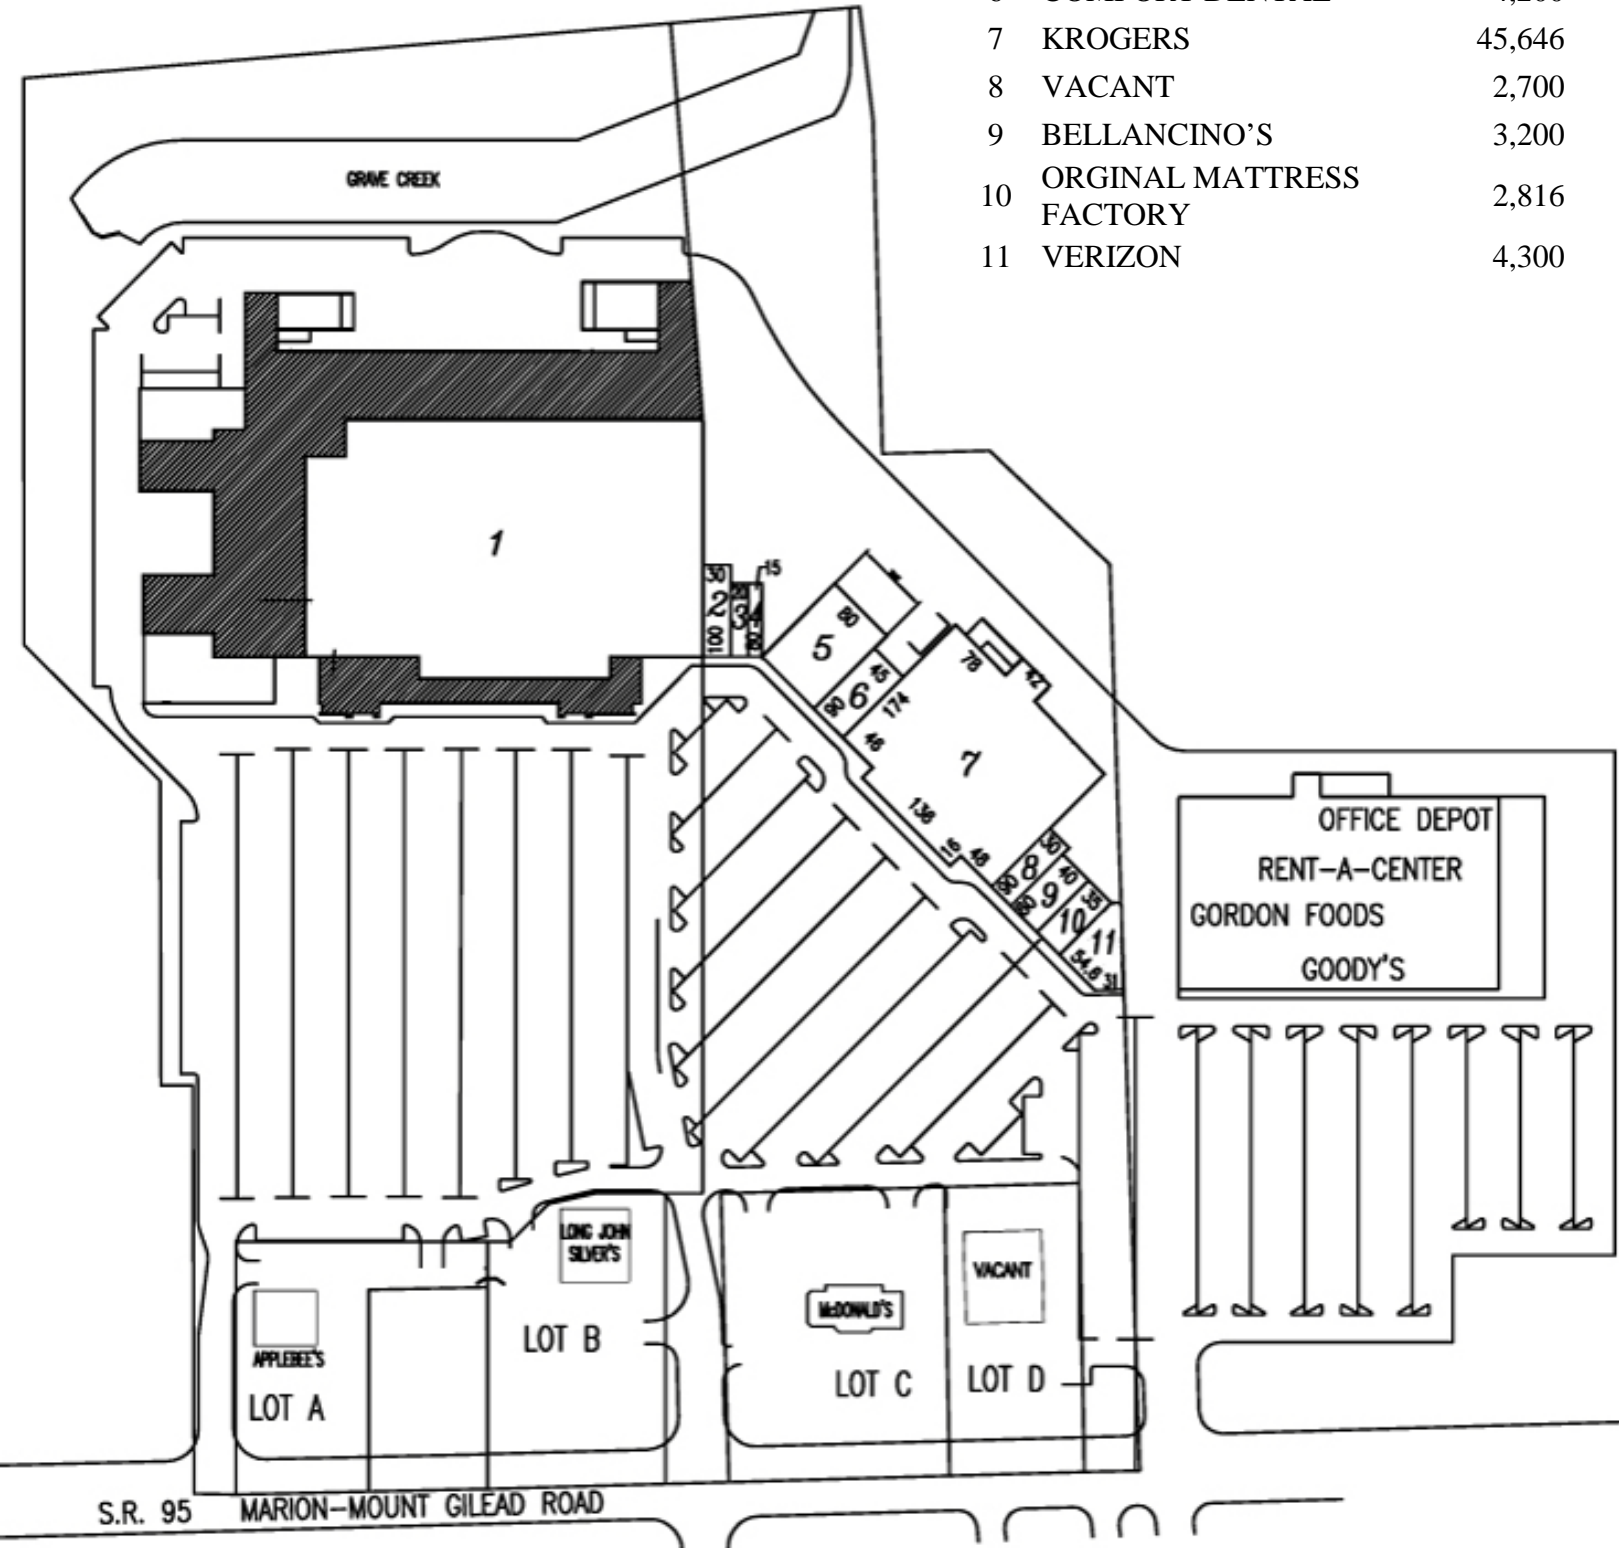

Eastland Towne Center

1624 Marion & Mt. Gilead Road, Marion, Ohio

Omega Real Estate Management

216-360-9111

www.omegarem.com

#	TENANT	SF
1	WAL-MART SUPER CENTER	209,256
2	EB GAMES	3,000
3	SALLY BEAUTY	1,600
4	FAMOUS HAIR	1,200
5	FASHION BUG	9,000
6	COMFORT DENTAL	4,200
7	KROGERS	45,646
8	VACANT	2,700
9	BELLANCINO'S	3,200
10	ORIGINAL MATTRESS FACTORY	2,816
11	VERIZON	4,300

S.R. 95 MARION-MOUNT GILEAD ROAD

SITE PLAN